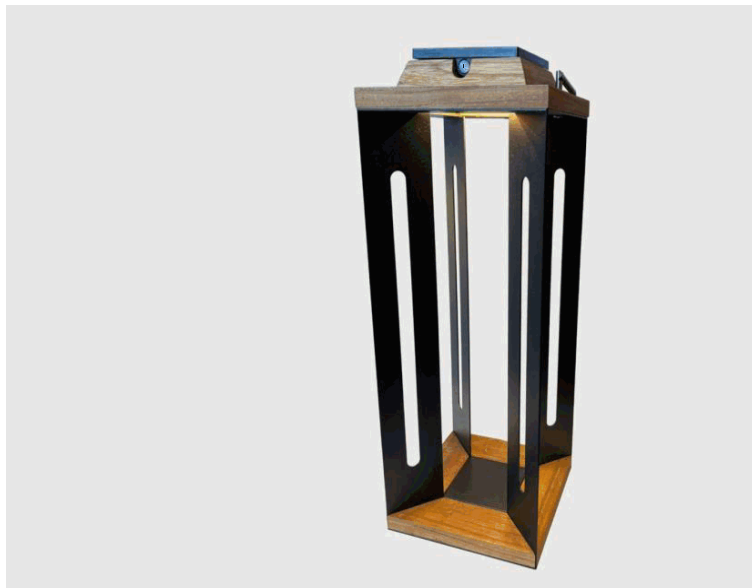

LOL-PAT-1169

Model No	LOL-PAT-1169
Application	Path or Step
Name	Solar Path Lantern
Description	With a clever removable solar powered LED module, this striking solar outdoor lantern is an excellent solution for poolside and outdoor room lighting.
Power Input	Solar and rechargeable battery
Lamp details	LED Module
Power Usage	2 x 3.7V Li-on batteries
Beam Angles	Diffuse
Colour Temperature	2700k
Lumen	500lm
CRI	80+
Dimming System	yes
IP	IP66
Finish	Timber and Black or Timber Print Powdercoat 304 Stainless Steel
Mounting	Movable
Dimensions	218Sq x 582H
Product Notes	USB-C charging. Motion sensor activates between sunset and sunrise.

General Notes

Please contact Light on Landscape to confirm the availability and current specifications of this luminaire.

Installation

Light on Landscape strongly recommend that all luminaires be correctly installed and maintained. Failure to do so will result in the voiding of the manufacturer's warranty and the reduced efficiency, performance and life of the fixture. To eliminate voltage drop, we advise that the recommended UV stabilized cable and run lengths are used, along with soldered joins, heat shrink connectors and quality lamps.